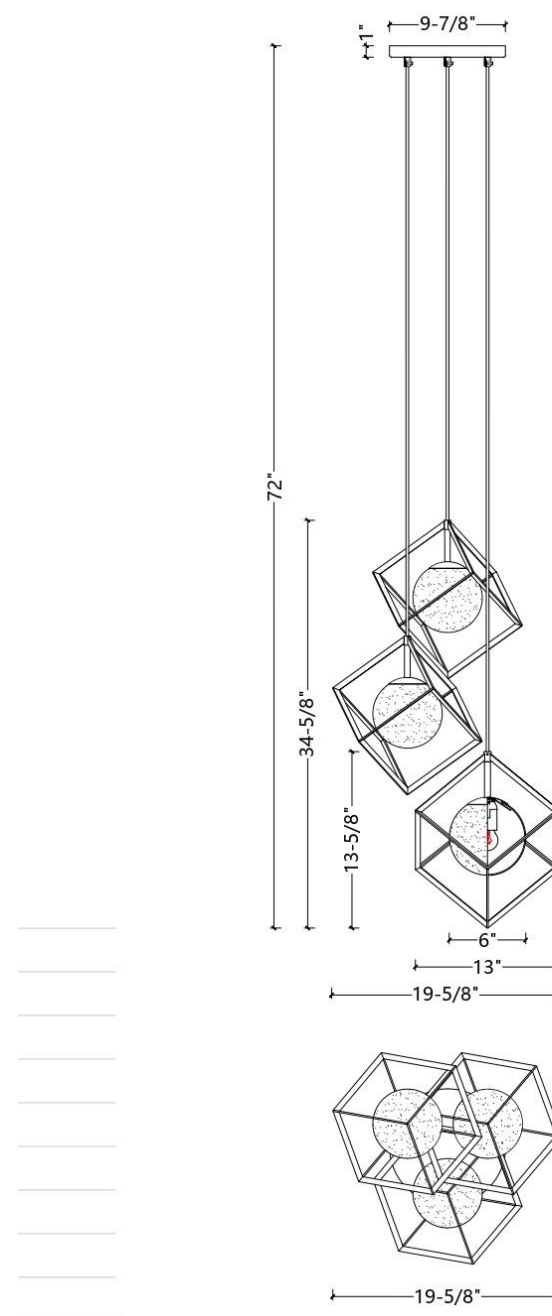

ITEM NO
C1088-3AB/BK

SPECIFICATION DETAILS

Finish	Aged Brass/Black
Fixture Dimension	W19-5/8" x H13-5/8"
Light Source	Medium base E26
Wattage	3 X Led Max E26/60W
Voltage	120V
Height adjustable	Yes
Location	Dry
Wire length	72" Max.
Warranty	1 year fixture warranty
Shade	Opal glass