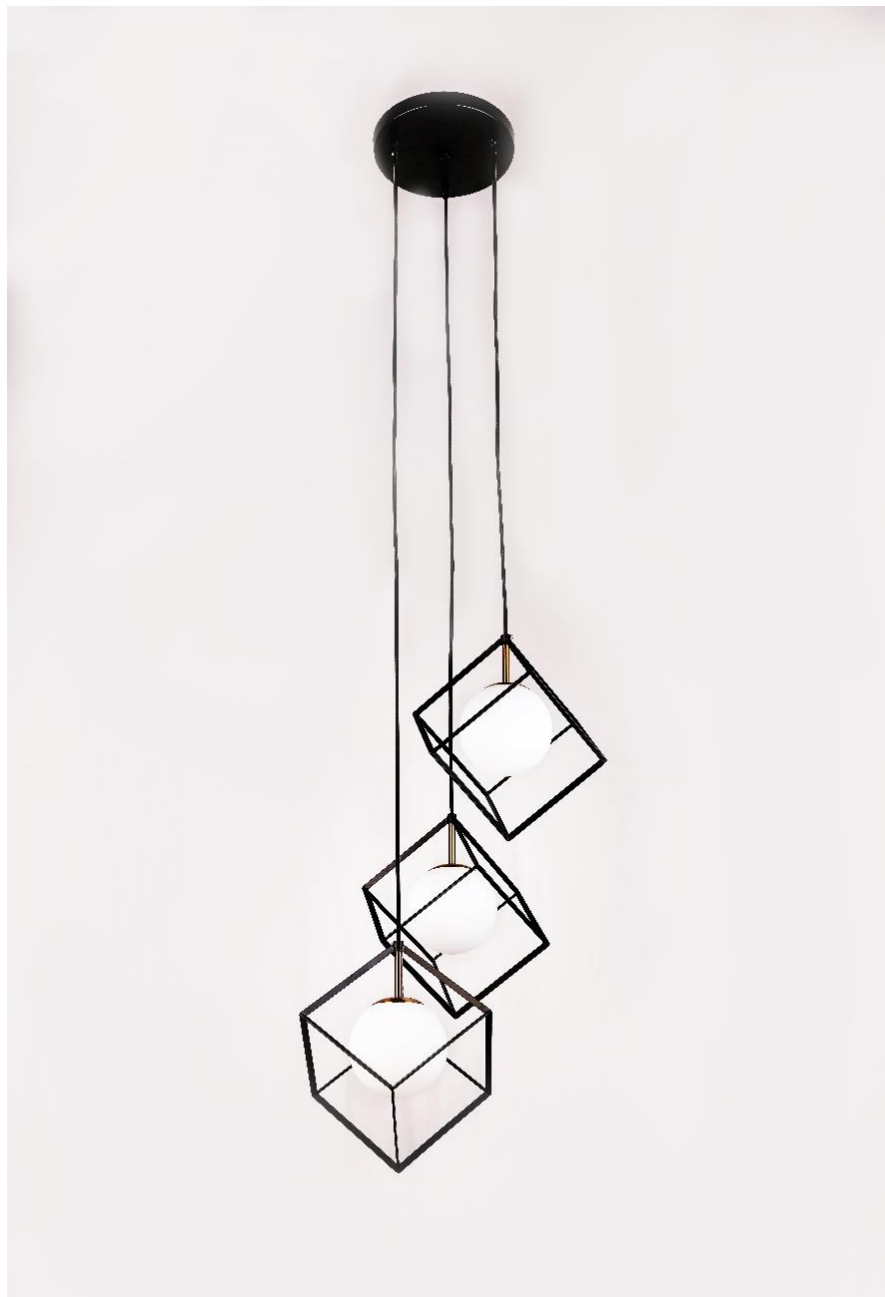

ITEM NO
C1088-3AB/BK

SPECIFICATION DETAILS

Finish	Aged Brass/Black
Fixture Dimension	W19-5/8" x H13-5/8"
Light Source	Medium base E26
Wattage	3 X Led Max E26/60W
Voltage	120V
Height adjustable	Yes
Location	Dry
Wire length	72" Max.
Warranty	1 year fixture warranty
Shade	Opal glass