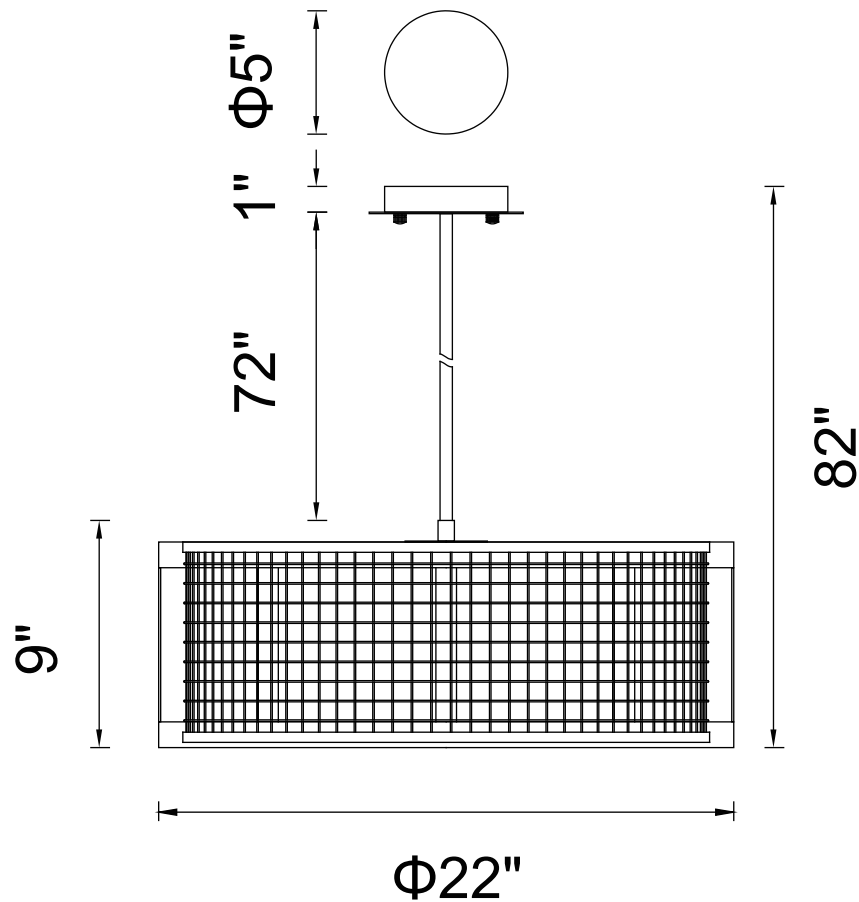

CWI LIGHTING

BRIGHTER LIVING. SIMPLIFIED.

PROJECT: _____
 FIXTURE TYPE: _____
 LOCATION: _____
 CONTACT/PHONE: _____

Item	9930P22-4-209
Collection	MANITO
Finish	Pewter
Glass	-----
Crystal	-----
Input	120V AC,60HZ,AC

Shade	-----
Length/Dia.	22"
Width/Ext.	-----
Height	9"
Maximum	82"
Lumens	-----

Light Source	E26
Bulb Info.	4x60W
Included	-----
Dimmable	No
Color	-----
Weight	