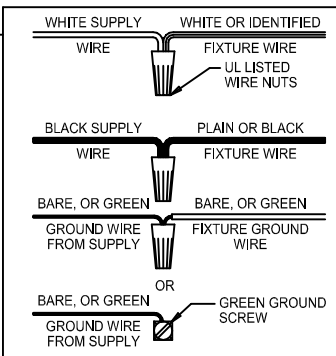

CAUTION: Read instructions carefully and turn electricity off at main circuit breaker panel before beginning installation.

P730002, P730003, P730005

WARNING - If any Special Control Devices are used with this Fixture, Follow the Instructions Carefully to assure full compliance with N.E.C. requirements. If there are any questions, contact a Qualified Electrical Contractor.

ASSEMBLY STEPS:

PASOS PARA ENSAMBLAR:

MODE D'ASSEMBLAGE:

1. A → B
2. C → D 
3. E → A,B 
4. F → E 

**B, D
(NOT FURNISHED)
(NO INCLUIDA)
(NON FOURNIE)**

Instructions d'Assemblage et Installation

MISE EN GARDE: Lire les instructions avec soin et couper le courant au disjoncteur central avant de commencer l'installation.