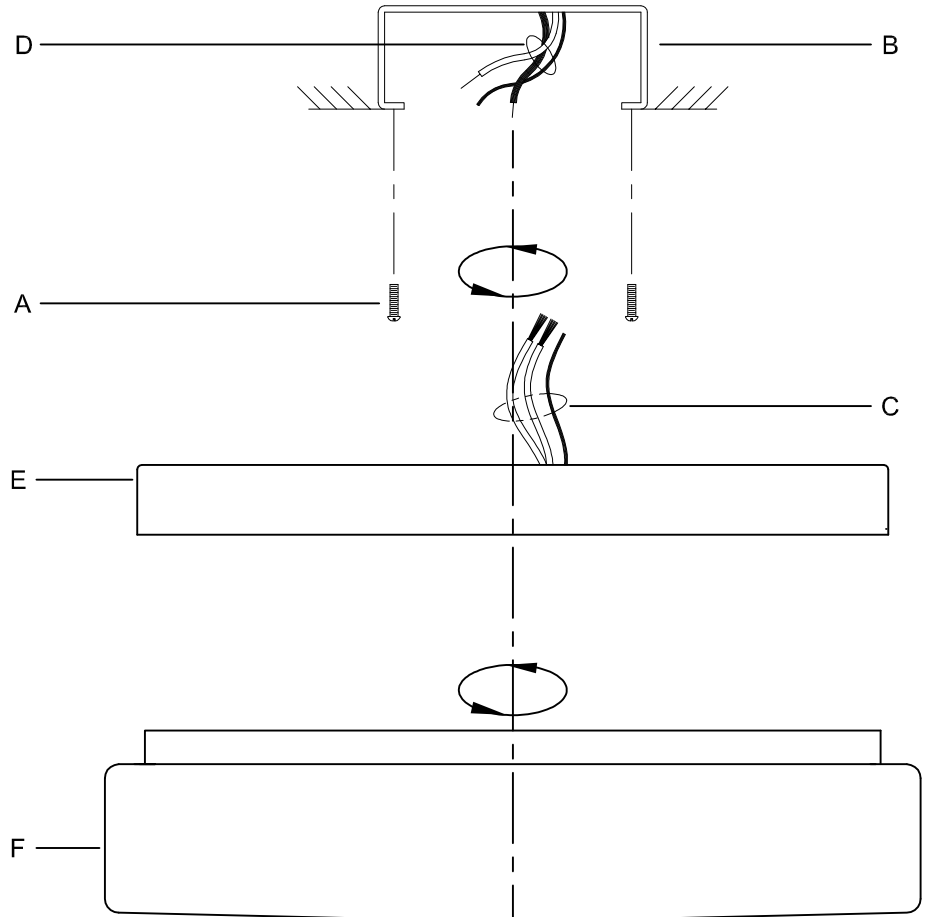

CAUTION: Read instructions carefully and turn electricity off at main circuit breaker panel before beginning installation.

P730002, P730003, P730005

WARNING - If any Special Control Devices are used with this Fixture, Follow the Instructions Carefully to assure full compliance with N.E.C. requirements. If there are any questions, contact a Qualified Electrical Contractor.

ASSEMBLY STEPS:

PASOS PARA ENSAMBLAR:

MODE D'ASSEMBLAGE:

1. A → B
2. C → D 
3. E → A,B 
4. F → E 

**B, D
(NOT FURNISHED)
(NO INCLUIDA)
(NON FOURNIE)**

Instructions d'Assemblage et Installation

MISE EN GARDE: Lire les instructions avec soin et couper le courant au disjoncteur central avant de commencer l'installation.